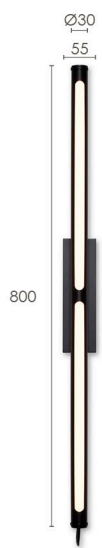

BLOOMSBURY

Bloomsbury Black

Bloomsbury Brass

Bloomsbury Bronze

Bloomsbury Steel

Variations: Cable (Wall Plug) / Direct Connection (Hardwired – Without Dimmer)